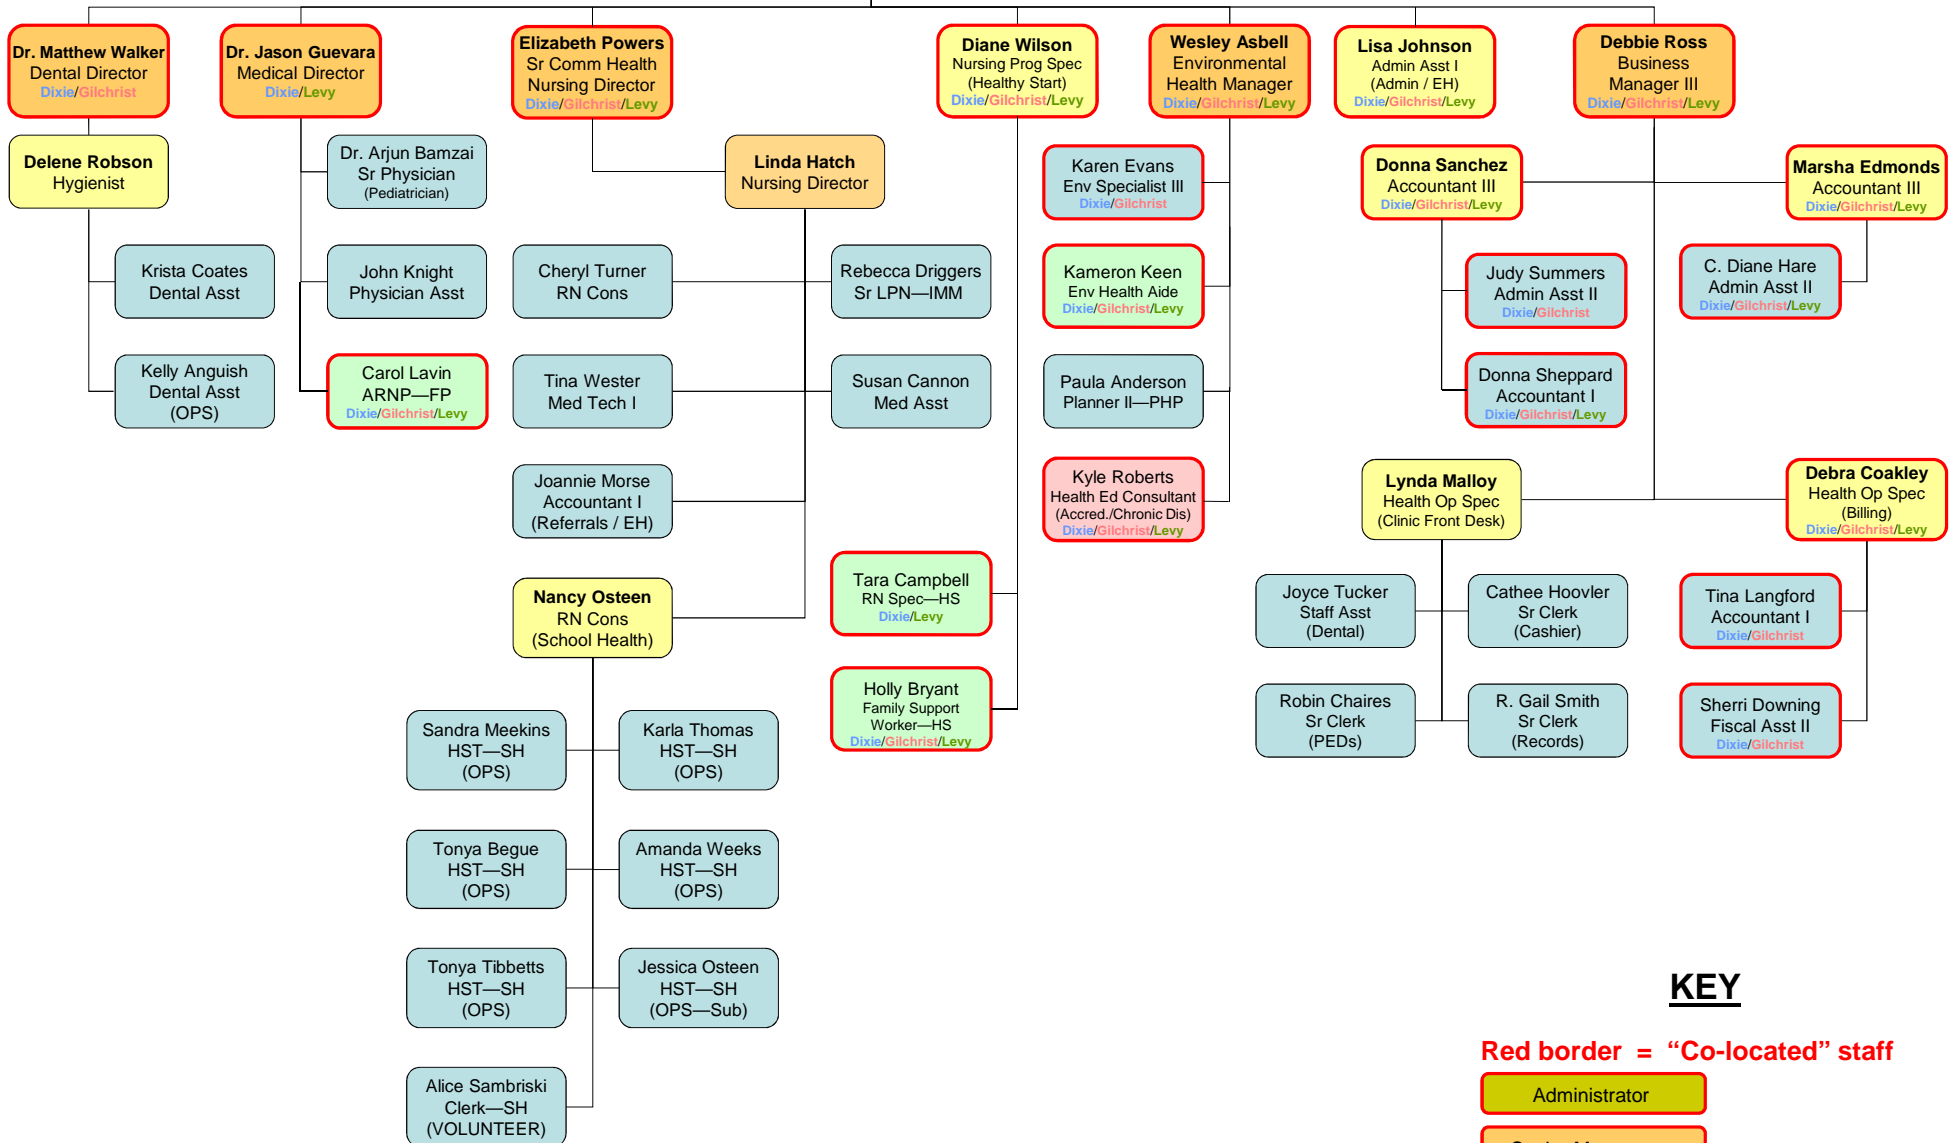

Barbara Locke
Administrator
Dixie/Sullivan/Levy

KEY

Red border = "Co-located" staff

Administrator

Senior Managers

Mid-Level Managers

Non-Managerial Staff Headquartered at DIXIE

Non-Managerial Staff Headquartered at GILCHRIST

Non-Managerial Staff Headquartered at LEVY

Dixie CHD Organizational Chart

(updated 1/15/15)